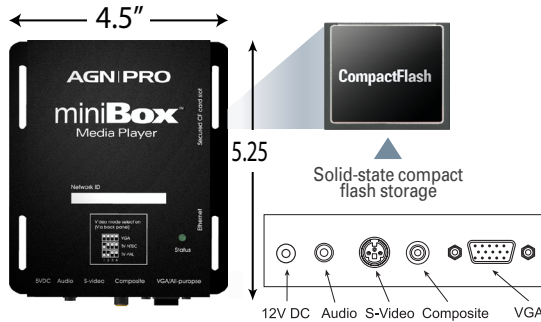

Networked Digital Signage Solution

Reliable, solid state media players have a standard 10/100 Base-T network interface and can be connected to DHCP networks or configured with static IP. Connects automatically to our optional online Central Management Server or can be controlled from a network via HTTP or control command interface through Telnet/SSH.

Specifications

Model	NMP100
Video Out Resolutions	VGA (640 X 480 @ 30fps) S-Video (720 X 480 @ 30fps) Composite (720 X 480 @30fps)
Audio	Stereo Line Out (miniphone jack)
Processor	IAN402 ARM based processor ESS Digital Media Processor 2 (DMP2) Dual Processor Architecture
Networking	IEEE 802.3 Ethernet 10/100 Base-T w/ Auto-MDIX
Video Bit Rate	3Mbps typical, equivalent to 45 mins per 1GB memory card
Storage Medium	Removable Compact Flash Type I/II memory card (not included)
Power Supply	5V DC, 2A 100-240V AC external on plug Consumption: 4w
Dimensions	5.25" x 4.5" x 1" 133.5 x 113.5 x 25 mm
Weight	13.2 oz. Net
Operating Enviroments	Operating: 15 - 35°C, 20%-80%RH Maximum: 15 - 35°C, 5%-95%RH Storage: -30 - 65°C