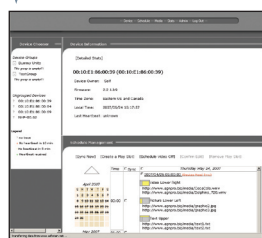

Optional: The Online Central Management Server is accessible through any browser connected to the Internet.

Access network-equipped devices through your LAN or WAN

About AGNPRO

AGN Professional (AGNPRO) provides digital signage and professional display solutions to specialty markets such as Pro AV, Security Video Surveillance and Industrial Display Markets. Products include the miniBox™ line of ultra compact digital signage media players, oneBox HD™ dynamic messaging appliances and central management & distribution software for digital signage networks.

AGN Professional (AGNPRO)
156 Fifth Avenue Suite 434
New York, NY 10014 USA
Tel: 1-212-647-9080
Fax: 1-212-647-9084
sales@agnpro.com