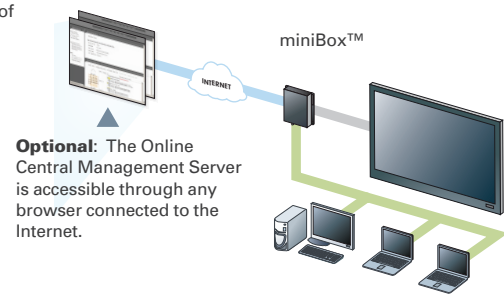

Multi-mode Playback Control™ Feature

Flexibility to control media players through LAN, WAN, & control command interface.

- Manual CF card update
- Built-in web browser user interface
- Accepts control string commands via Telnet/SSH

File Support

Video	MPEG1 MPEG2 (MP@ML) MPEG4 (ASP, Divx) AVI, WMV
Audio	MP3
Text	Text scroll
Images	JPEG
Flash	SWF (with conversion software)
PowerPoint	PPT (with conversion software)

Device Details

Package Contents	Unit, Power Supply, VGA Cable, S-Video Cable, Composite video Cable, 1/8" mini cable, 1/8" mini-to-RCA Cable
Warranty	One-year limited warranty on parts and labor

Online Central Management (Optional)

Our Online Central Management Server lets you schedule and distribute media from any location. Control any number of units individually or in groups.

Optional: The Online Central Management Server is accessible through any browser connected to the Internet.

Access network-equipped devices through your LAN or WAN

About AGNPRO

AGN Professional (AGNPRO) provides digital signage and professional display solutions to specialty markets such as Pro AV, Security Video Surveillance and Industrial Display Markets. Products include the miniBox™ line of ultra compact digital signage media players, oneBox HD™ dynamic messaging appliances and central management & distribution software for digital signage networks.