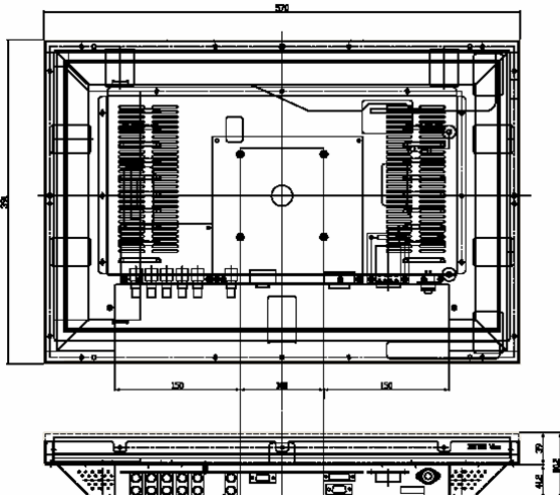

LARGE FORMAT LCD | DS46HD

46 INCH INDUSTRIAL GRADE METAL CHASSIS LCD DISPLAY

FEATURES

- **46" TFT LCD**
- **Composite / S-Video / VGA / DVI Inputs**
- **Resolution: 1920 x 1080**
- **Contrast Ratio: 1200:1 (typical)**
- **Wide Viewing Angle**
- **Metal Chassis**
 - Choice of powder-coated steel or aluminum
- **Options**
 - Acrylic protective overlay
 - Touch screen
 - RS-232 interface
 - IR remote

SPECIFICATION

Panel	Panel Type	46" TFT LCD
	Max. Resolution	1920 x 1080
	Pixel Pitch	0.530 mm
	Contrast Ratio	1200:1 (typical)
	Aspect Ratio	16:9
	Brightness	500 cd/m2 (typical)
	Display Colors	16.7M
	Response Time	8ms (Total)
	Wide Viewing Angle	178°H / 178°V
	Frequency	Horizontal
Vertical		56-75KHz
Inputs Connectors	Input Type	Composite / S-Video / VGA / DVI-D
	Composite	RCA Jack
	S-Video	4-Pin Mini Din
	VGA	15-Pin D-Sub
	Digital (DVI-D)	Standard
Compatibility	Analog RGB Video	VGA, SVGA, XGA, WXGA NTSC/PAL Standard Picture Frame Stand
	Wall Mount	150mm X 530mm
Physical	Weight	32.2Kg / 71 lbs.
	Dimensions	1111 X 665.7 X 105mm 43.7 X 26.2 X 4.1 in.
Power Consumption	Maximum	250 Watts
	DPMS	Under 5 Watts
Special Features	Protective Acrylic	Optional
	Touch Screen	Optional
	RS232	Optional
	IR Remote	Optional